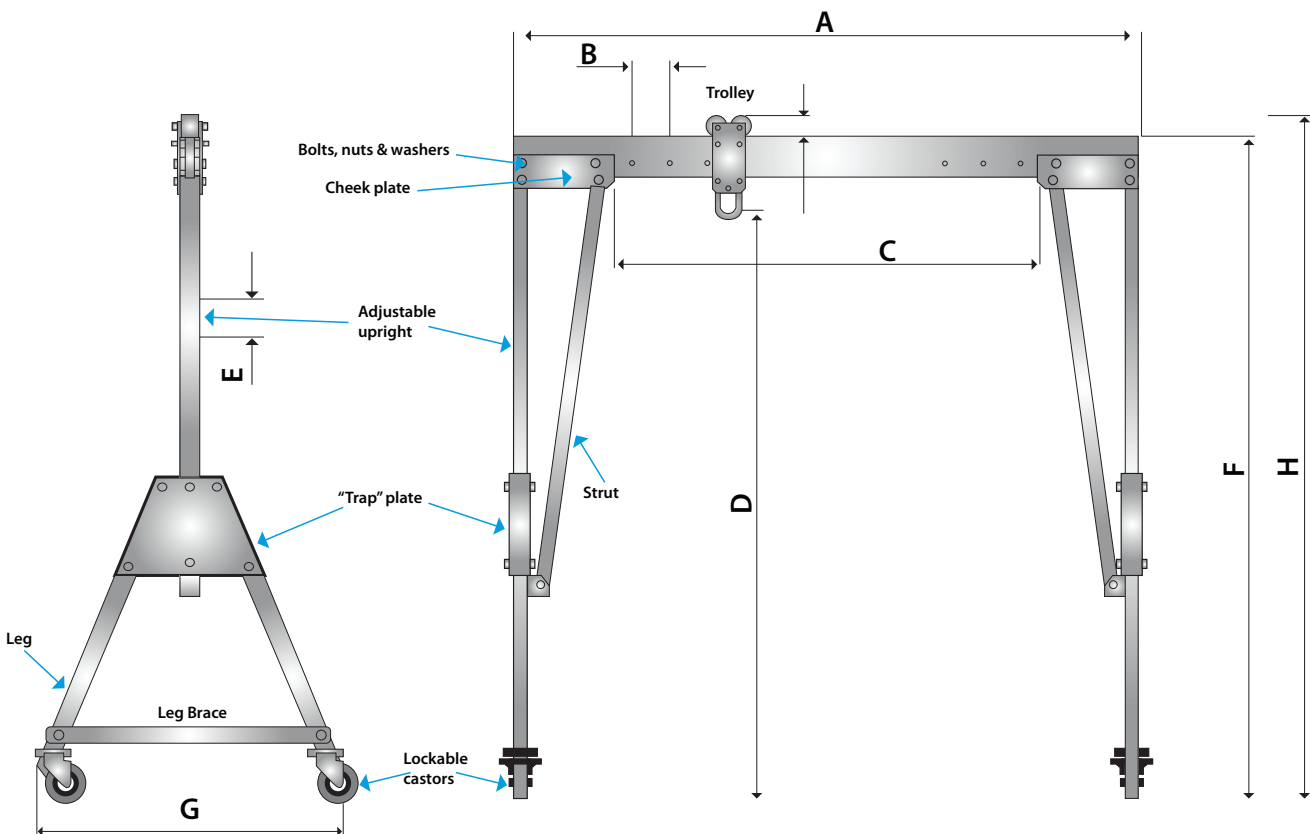

PORTA-GANTRY®

Easy transport and manual assembly without compromising on strength or safety (up to 5000kg). Custom configurations are available across the range.

PORTA-GANTRY detailed dimensions

		Dmax	E	Dmin	F	Hmax	Hmin	G			
	Select A-Frame SMIT (c)	Max height to lifting eye	Height increments	Min to lifting eye	Max height to top of beam	Max height to top of roller	Max height to top of roller	Width	A-Frame kg	Roller size	Castor size
WLL 500	S	2361	5 x 150	1611	2678	2763	2013	1220	33	85	s
	M	2854	5 x 150	2104	3171	3256	2506	1429	40	85	s
	I	3198	5 x 200	2198	3514	3599	2599	1726	46	85	l
	T	4089	6 x 200	2889	4405	4490	3290	2011	51	85	l
WLL 1000	S	2361	5 x 150	1611	2678	2763	2013	1220	33	85	s
	M	2854	5 x 150	2104	3171	3256	2506	1429	40	85	s
	I	3198	5 x 200	2198	3514	3599	2599	1726	46	85	l
	T	4089	6 x 200	2889	4405	4490	3290	2011	51	85	l
WLL 2000	S	2361	5 x 150	1611	2678	2763	2013	1220	38	85	s
	M	2854	5 x 150	2104	3171	3256	2506	1429	40	85	s
	I	3198	5 x 200	2198	3514	3599	2599	1726	46	85	l
	T	4089	6 x 200	2889	4405	4490	3290	2011	51	85	l
WLL 3000	S	2416	5 x 150	1666	2734	2819	2069	1220	55	85	l
	M	2909	5 x 150	2159	3226	3311	2561	1429	60	85	l
	I	3198	5 x 200	2198	3514	3599	2599	1726	70	85	l
	T	4089	6 x 200	2889	4405	4490	3290	2011	82	85	l
WLL 5000	I	3198	5 x 200	2168	3616	3741	2741	1726	97	125	l
	T	4040	6 x 200	2840	4485	4610	3410	2011	106	125	l

c

A-Frames can be customised - Max HoL 5.8m and to confined space Min HoL in discussion with REID

Tel: +44 (0)1291 620796 www.reidlifting.com

www.reidlifting.com

REID
LIFTING
LIGHTWEIGHT | PORTABLE | SAFE

PORTA-GANTRY®

Easy transport and manual assembly without compromising on strength or safety (up to 5000kg). Custom configurations are available across the range.

Each PORTA-GANTRY system comprises:

- 2 x A-frames (or custom alternatives)
- Beam up to 6000mm standard (longer on request, WLL dependent)
- Trolley fully encapsulated for safety
- Options and accessories to optimise your solution