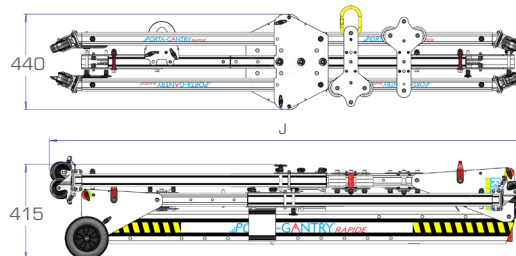

# PORTA-GANTRY® RAPIDE

500KG  
WLL

1 Person  
Assembly

33KG  
compact  
storage

EN795

No. 1 for Lightweight, Portable & Safe Lifting Solutions

A unique, ultra-light & rapidly deployable gantry that provides versatile lifting solutions for both goods and personnel.

The *PORTA-GANTRY RAPIDE* adds exciting new dimensions to the *PORTA-GANTRY* family. A patented gantry that can be assembled in under 60 seconds for both goods and personnel lifting (man-ride) applications.

### PORTA-GANTRY RAPIDE Dimensions:

	Dimensions (mm)													WLL			Unit Weight				
	A Beam Length	B	C <sub>Min</sub>	C <sub>Max</sub>	D <sub>Min</sub>	D <sub>Max</sub>	E <sub>Min</sub>	E <sub>Max</sub>	F <sub>Min</sub>	F <sub>Max</sub>	G	H <sub>Min</sub>	H <sub>Max</sub>	J	Goods Capacity (kg)	Fall Arrest Capacity* (Persons)	Personnel* (kg)	(kg)			
PGRS20	2000	2076	1100	1500	1738	1938	1914	2114	2064	2264	1158	1850	2050	2190	500	3	250	33			
PGRS23	2300	2376	1200	1800										2376	400	2	200	34			
PGRS40	4000	4076	2700	3500										4076	250	1	125	40			
PGRM20	2000	2076	1100	1500	1642	2042	1818	2218	1968	2368	1215	1755	2155	2076	400	2	200	34			
PGRM23	2300	2376	1200	1800										2376				400	2	200	34
PGRM40	4000	4076	2700	3500										4076	250	1	125	40			
PGRT20	2000	2076	1100	1500	1916	2816	2092	2992	2242	3142	1586	2028	2928	2631	250	1	125	38			
PGRT23	2300	2376	1200	1800										2631				250	1	125	39
PGRT40	4000	4076	2700	3500										4076				250	1	125	44