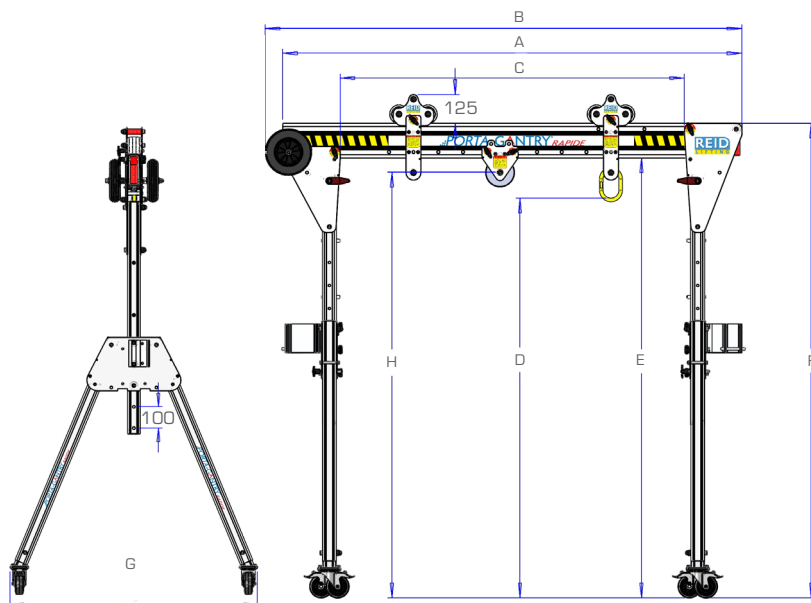

# PORTA-GANTRY® RAPIDE

500KG  
WLL

1 Person  
Assembly

33KG  
compact  
storage

EN795

No. 1 for Lightweight, Portable & Safe Lifting Solutions

A unique, ultra-light & rapidly deployable gantry that provides versatile lifting solutions for both goods and personnel.

The *PORTA-GANTRY RAPIDE* adds exciting new dimensions to the *PORTA-GANTRY* family. A patented gantry that can be assembled in under 60 seconds for both goods and personnel lifting (man-ride) applications.

### PORTA-GANTRY RAPIDE Dimensions:

	Dimensions (mm)													WLL			Unit Weight				
	A Beam Length	B	C <sub>Min</sub>	C <sub>Max</sub>	D <sub>Min</sub>	D <sub>Max</sub>	E <sub>Min</sub>	E <sub>Max</sub>	F <sub>Min</sub>	F <sub>Max</sub>	G	H <sub>Min</sub>	H <sub>Max</sub>	J	Goods Capacity (kg)	Fall Arrest Capacity* (Persons)	Personnel* (kg)	(kg)			
PGRS20	2000	2076	1100	1500	1738	1938	1914	2114	2064	2264	1158	1850	2050	2190	500	3	250	33			
PGRS23	2300	2376	1200	1800										2376	400	2	200	34			
PGRS40	4000	4076	2700	3500										4076	250	1	125	40			
PGRM20	2000	2076	1100	1500	1642	2042	1818	2218	1968	2368	1215	1755	2155	2076	400	2	200	34			
PGRM23	2300	2376	1200	1800										2376				400	2	200	34
PGRM40	4000	4076	2700	3500										4076	250	1	125	40			
PGRT20	2000	2076	1100	1500	1916	2816	2092	2992	2242	3142	1586	2028	2928	2631	250	1	125	38			
PGRT23	2300	2376	1200	1800										2631				250	1	125	39
PGRT40	4000	4076	2700	3500										4076				250	1	125	44