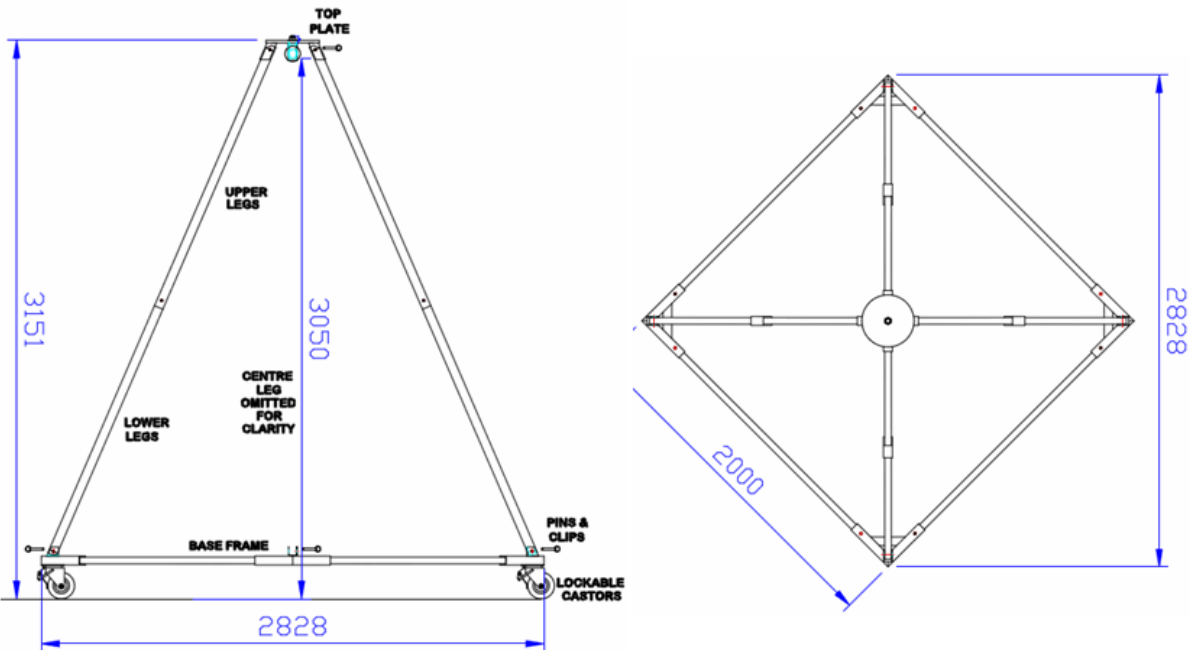

PORTA-QUAD PQSS1000LF lightweight, portable 'quadpod', rated WLL 1000kg. Height to lifting eye: 3.00m. Individual leg levelling adjustment (of 150mm) and circular nylon/polyamide pad/foot of Ø150mm. Fully assembled weight of 36kg, all conveniently contained in two carry bags.

Tel: +44 (0)1291 620796 www.reidlifting.com

www.reidlifting.com

REID
LIFTING
LIGHTWEIGHT | PORTABLE | SAFE

PORTA-QUAD®

Ultra lightweight, stable lifting structure with rapid assembly.

PORTA-QUAD® 500

PORTA-QUAD® 1000