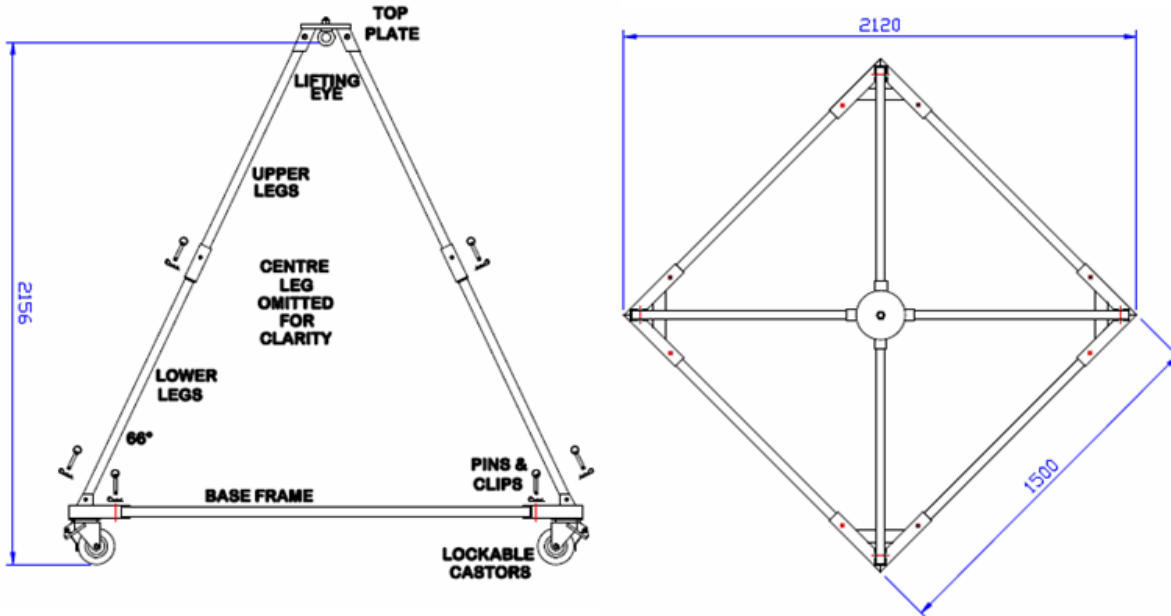

PORTA-QUAD PQSS1000LF lightweight, portable 'quadpod', rated WLL 1000kg. Height to lifting eye: 3.00m. Individual leg levelling adjustment (of 150mm) and circular nylon/polyamide pad/foot of Ø150mm. Fully assembled weight of 36kg, all conveniently contained in two carry bags.

Tel: +44 (0)1291 620796 www.reidlifting.com

www.reidlifting.com

REID
LIFTING
LIGHTWEIGHT | PORTABLE | SAFE

PORTA-QUAD®

Ultra lightweight, stable lifting structure with rapid assembly.

PORTA-QUAD® 500

PORTA-QUAD® 1000