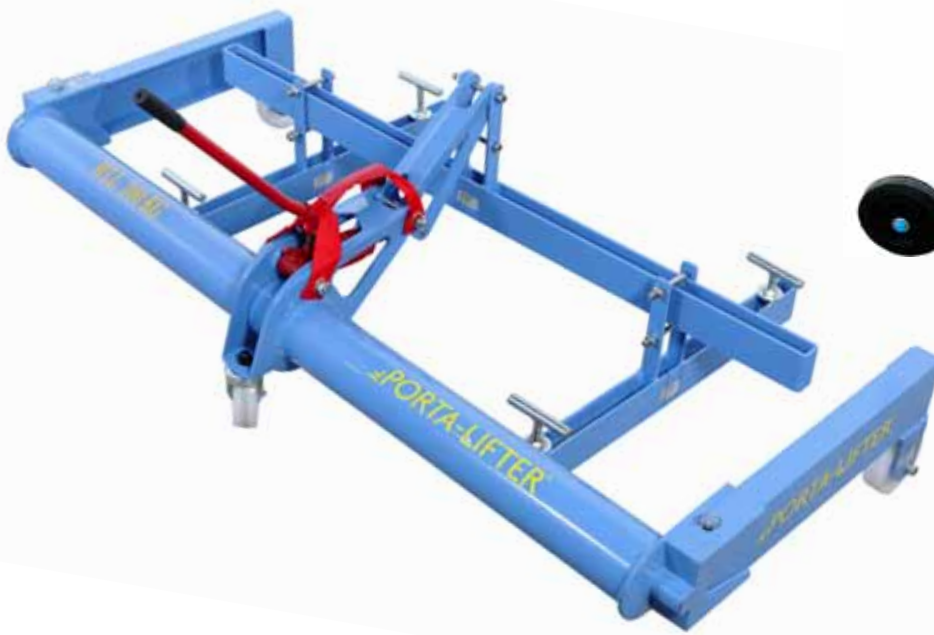

PORTA-LIFTER®

Lightweight manhole cover lifters with rapid assembly, so you can get the job done quickly, safely.

REID'S PORTA-LIFTER comes in two variations – the manual Snapper and the hydraulic MHL range for two or four point lifting of larger manhole covers.

PORTA-LIFTER Systems	Cover weight limit Kg	Wheel span mm	Key Centres Min/Max mm	Assembled weight Kg
SNAPPER	200	1000	to 940	22
MHL925	300	925	1/4	22
MHL1250	300	1250	2/11	23
MHL1600	300	1600	8/59	24

Tel: +44 (0)1291 620796 www.reidlifting.com

www.reidlifting.com

REID
LIFTING
LIGHTWEIGHT | PORTABLE | SAFE